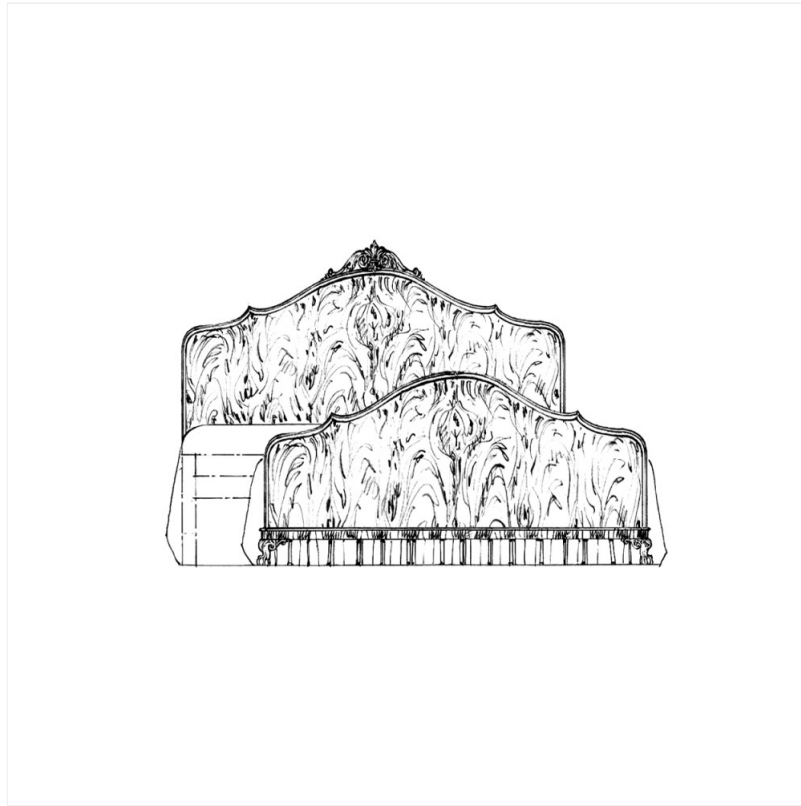

WALNUT BED

Proudly handmade at our workshops in Suffolk, England

Reference No: RL.15587/JT
Height: 160cm / 63 inches
Width: 203cm / 80 inches

Wood colours

Burr - Natural

Burr - Faded

Burr - Standard

Burr - Rich