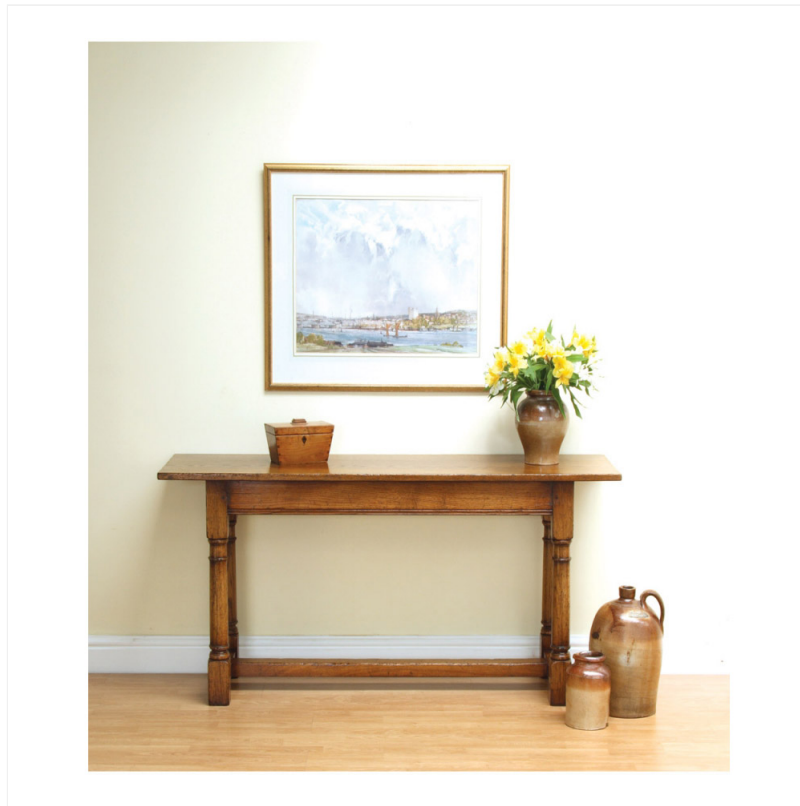

OAK SOFA TABLE

 Proudly handmade at our workshops in Suffolk, England

A simple, narrow Oak side table, suitable for use behind a sofa or in a hallway, featuring simple barrel-turned legs and a central "H" stretcher.

Reference No: RL.21019/RA
Depth: 46cm / 18 inches
Width: 152cm / 60 inches
Height: 71cm / 28 inches

Wood colours

	Natural
	North Country
	Renaissance
	Standard
	Wolsey
	Limed Oak
	Charcoal
	Chelsea Oak

Finishes