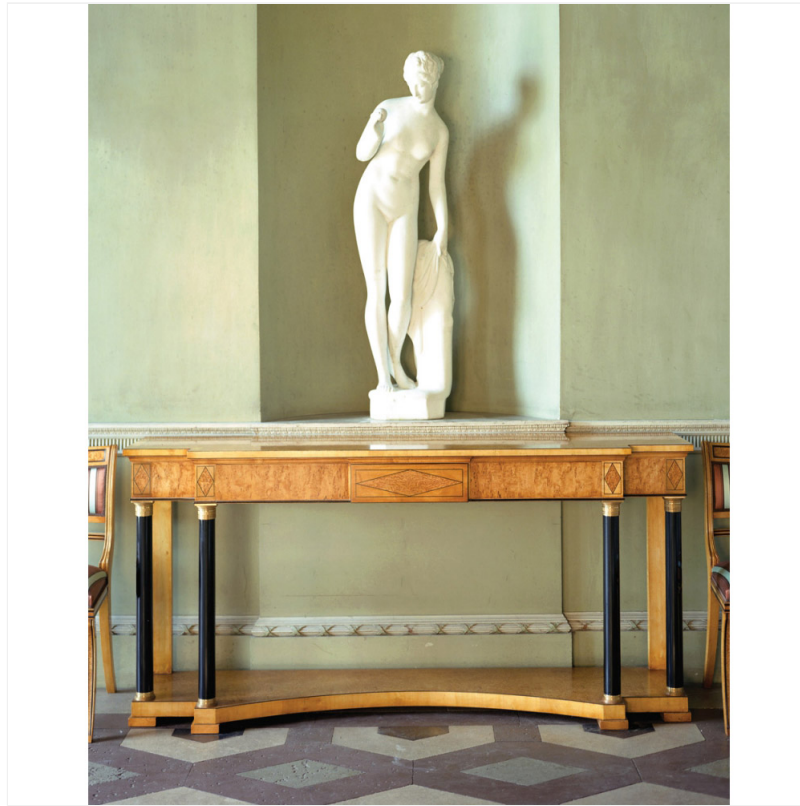

## KARELIAN BIRCH CONSOLE TABLE

 Proudly handmade at our workshops in Suffolk, England

A superb Empire Console Table with fine inlaid lozenge detail highlighting the figured Karelian Birch panels. The ebonised columns have Corinthian capitals cast in solid brass with hand engraving and all flank the stepped and swept base

Reference No: RL.23427/HB  
Depth: 46cm / 18"  
Width: 198cm / 78"  
Height: 86cm / 34"