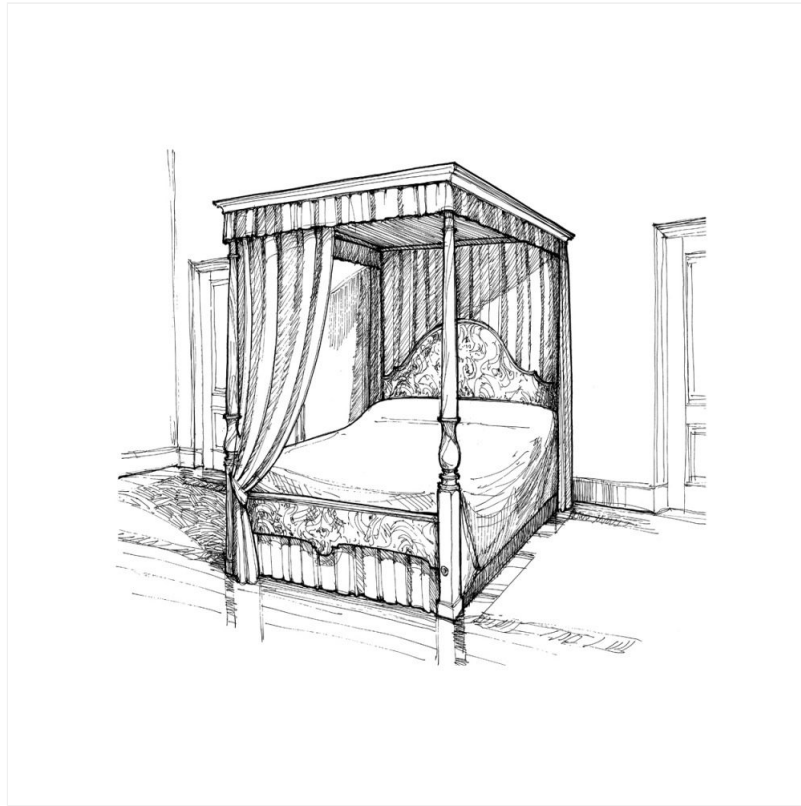

## WALNUT FOUR-POSTER BED

Proudly handmade at our workshops in Suffolk, England

Reference No: RL.22010  
Height: 228cm / 90 inches  
Width: 152cm / 60 inches  
Length: 204cm / 80 inches