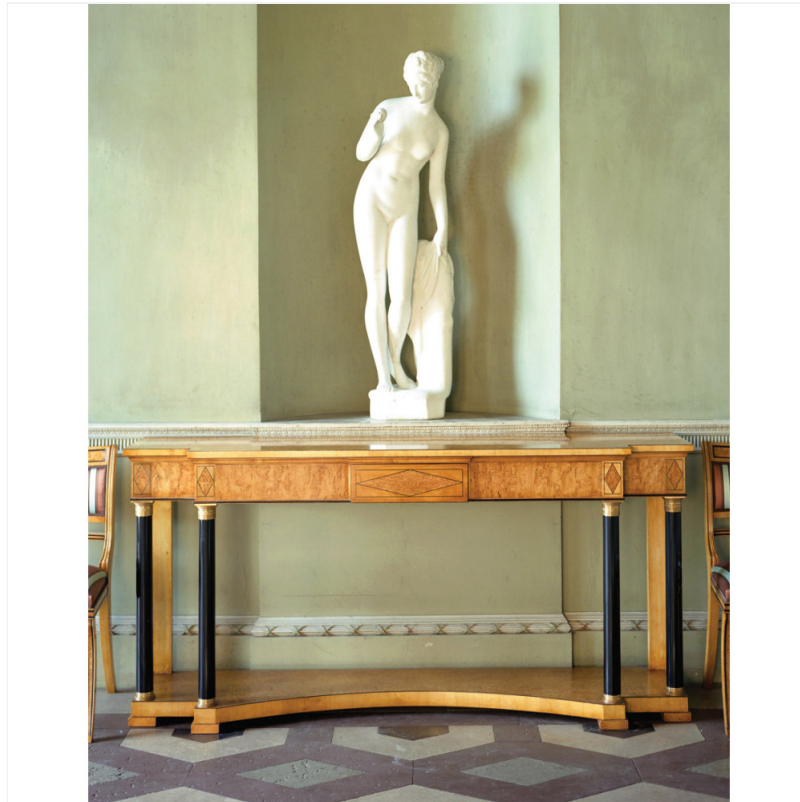

KARELIAN BIRCH CONSOLE TABLE

Proudly handmade at our workshops in Suffolk, England

A superb Empire Console Table with fine inlaid lozenge detail highlighting the figured Karelbian Birch panels. The ebonised columns have Corinthian capitals cast in solid brass with hand engraving and all flank the stepped and swept base