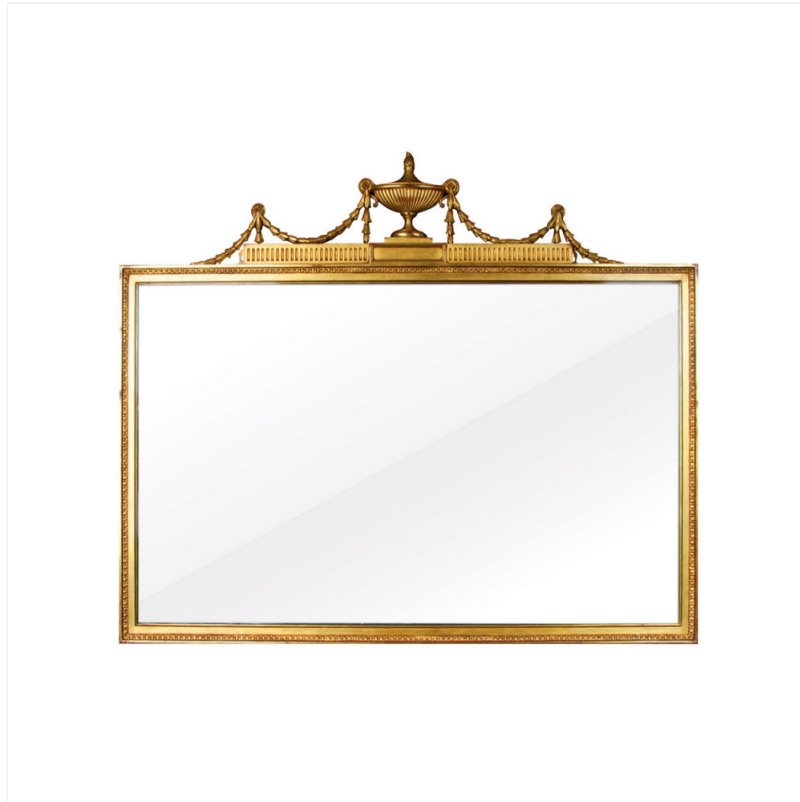

GILT OVERMANTEL MIRROR

Proudly handmade at our workshops in Suffolk, England

Reference No:

RL.19674

Height:

86cm / 34 inches

Width:

112cm / 44 inches