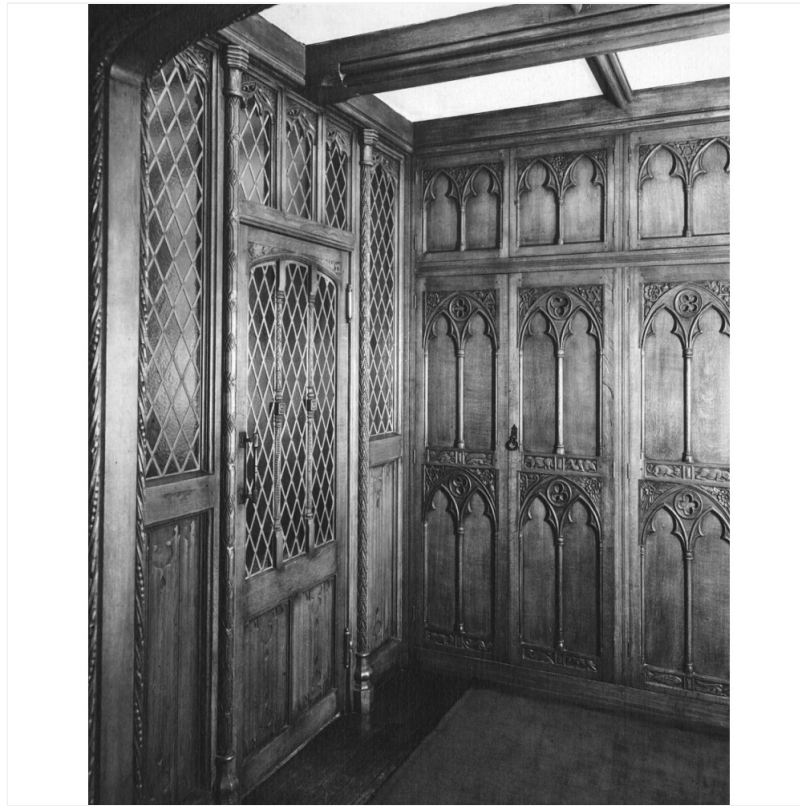

OAK PANELLING

 Proudly handmade at our workshops in Suffolk, England

Wood colours

	Natural
	North Country
	Renaissance
	Standard
	Wolsey
	Limed Oak
	Charcoal
	Chelsea Oak

Contact us

At Titchmarsh and Goodwin we understand that every piece of handmade furniture is as unique as its owner. Everything from timber choice, finish, to size and setting will have an impact.