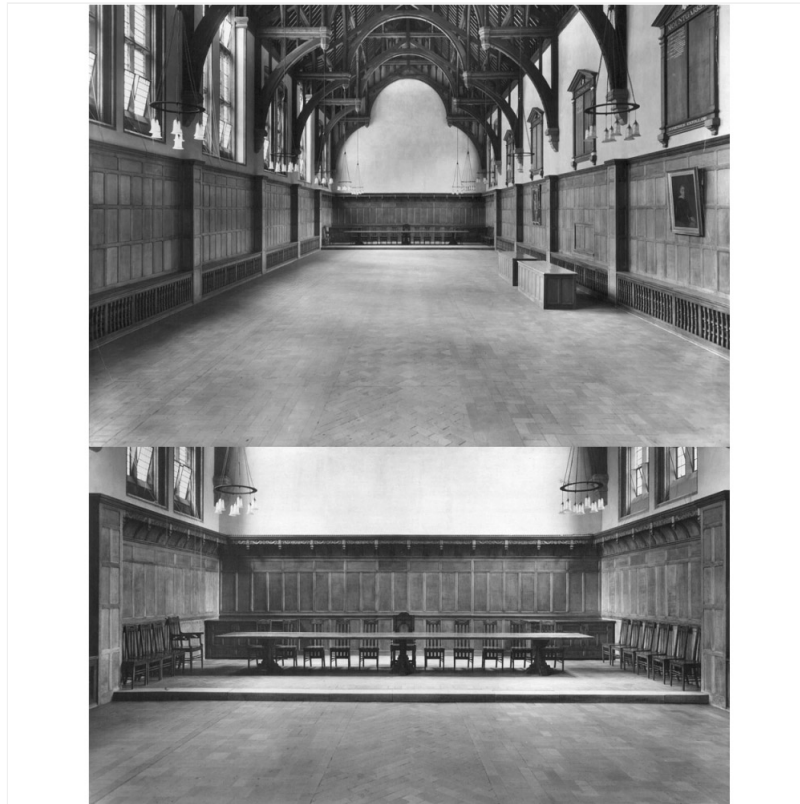

OAK PANELLING

 Proudly handmade at our workshops in Suffolk, England

Wood colours

	Natural
	North Country
	Renaissance
	Standard
	Wolsey
	Limed Oak
	Charcoal
	Chelsea Oak

Contact us

At Titchmarsh and Goodwin we understand that every piece of handmade furniture is as unique as its owner. Everything from timber choice, finish, to size and setting will have an impact.